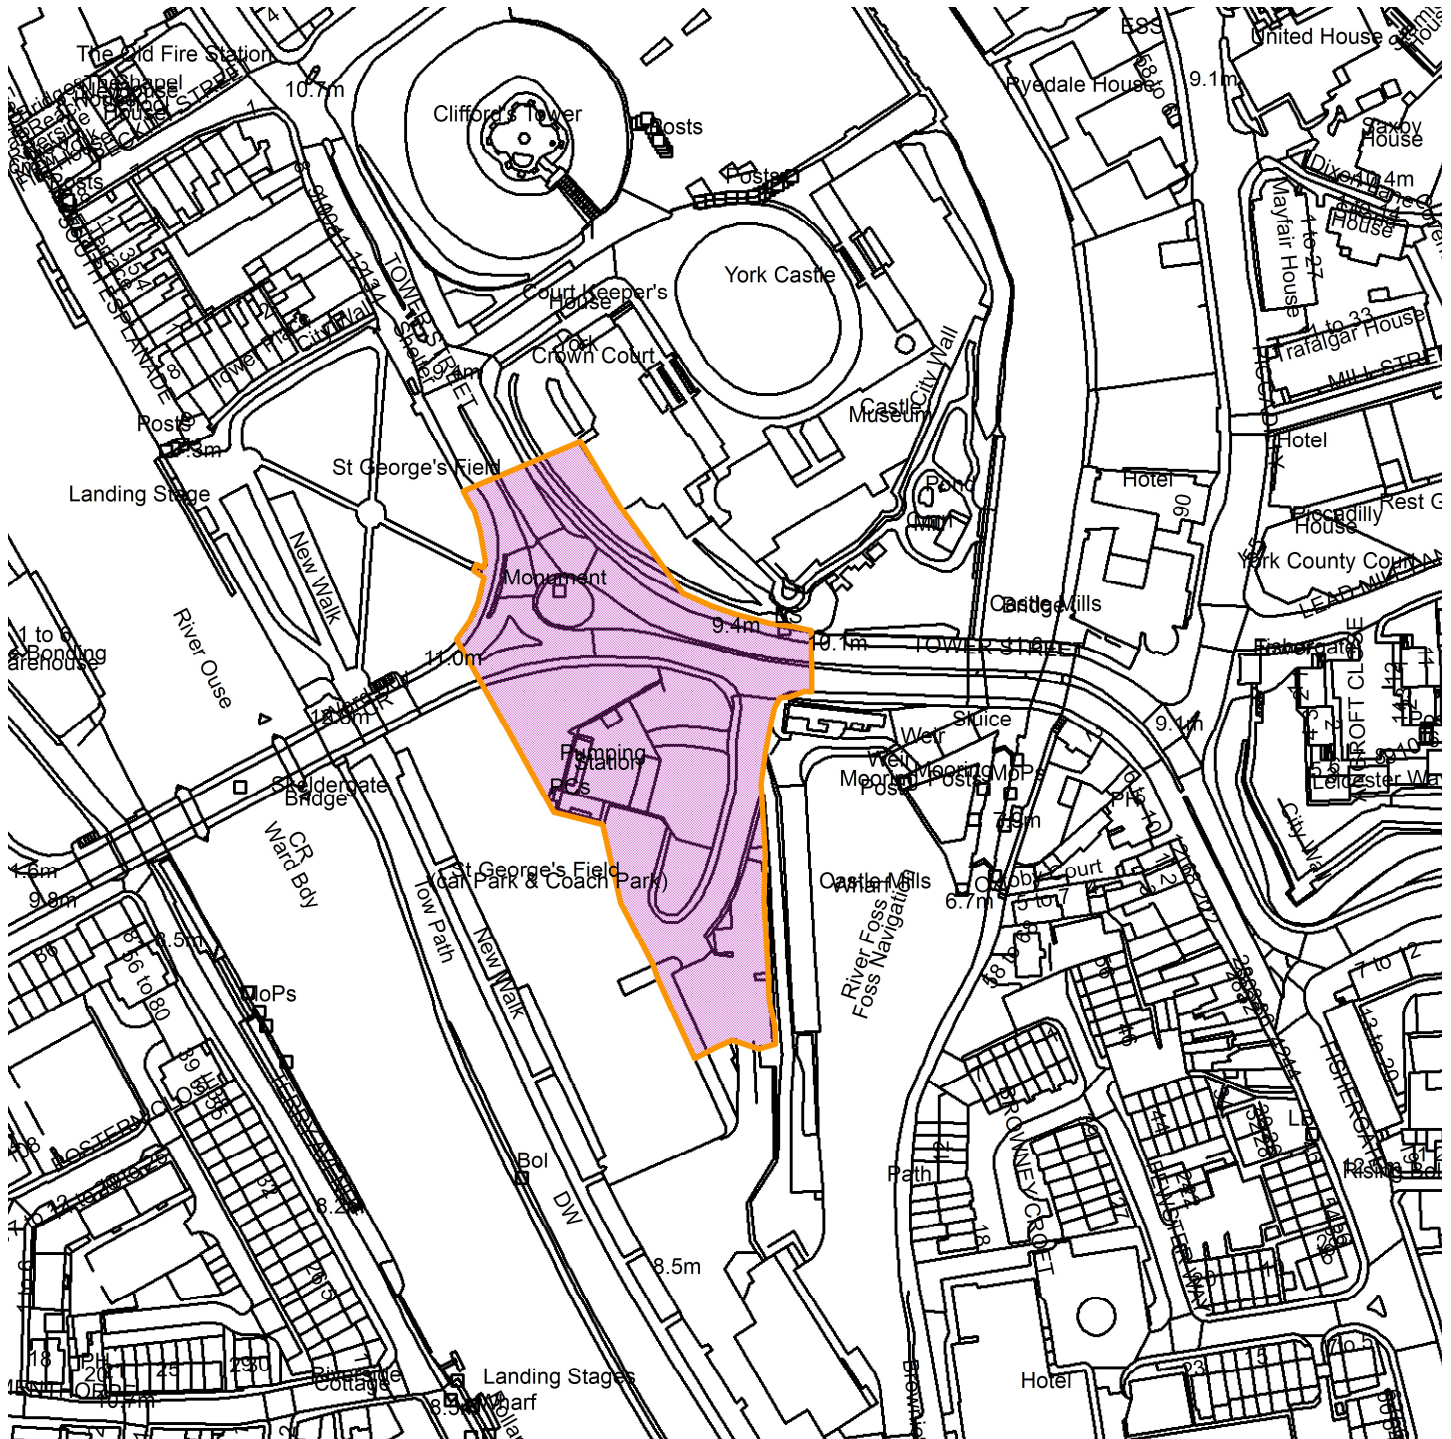

St Georges Field Car Park, Tower Street, York

22/02491/LBC

GIS by ESRI (UK)

Scale : 1:2215

Reproduced from the Ordnance Survey map with the permission of the Controller of Her Majesty's Stationery Office © Crown Copyright 2000.

Unauthorised reproduction infringes Crown Copyright and may lead to prosecution or civil proceedings.

Produced using ESRI (UK)'s MapExplorer 2.0 - <http://www.esriuk.com>

Organisation	City of York Council
Department	Directorate of Place
Comments	Site Location Plan
Date	02 November 2023
SLA Number	Not Set